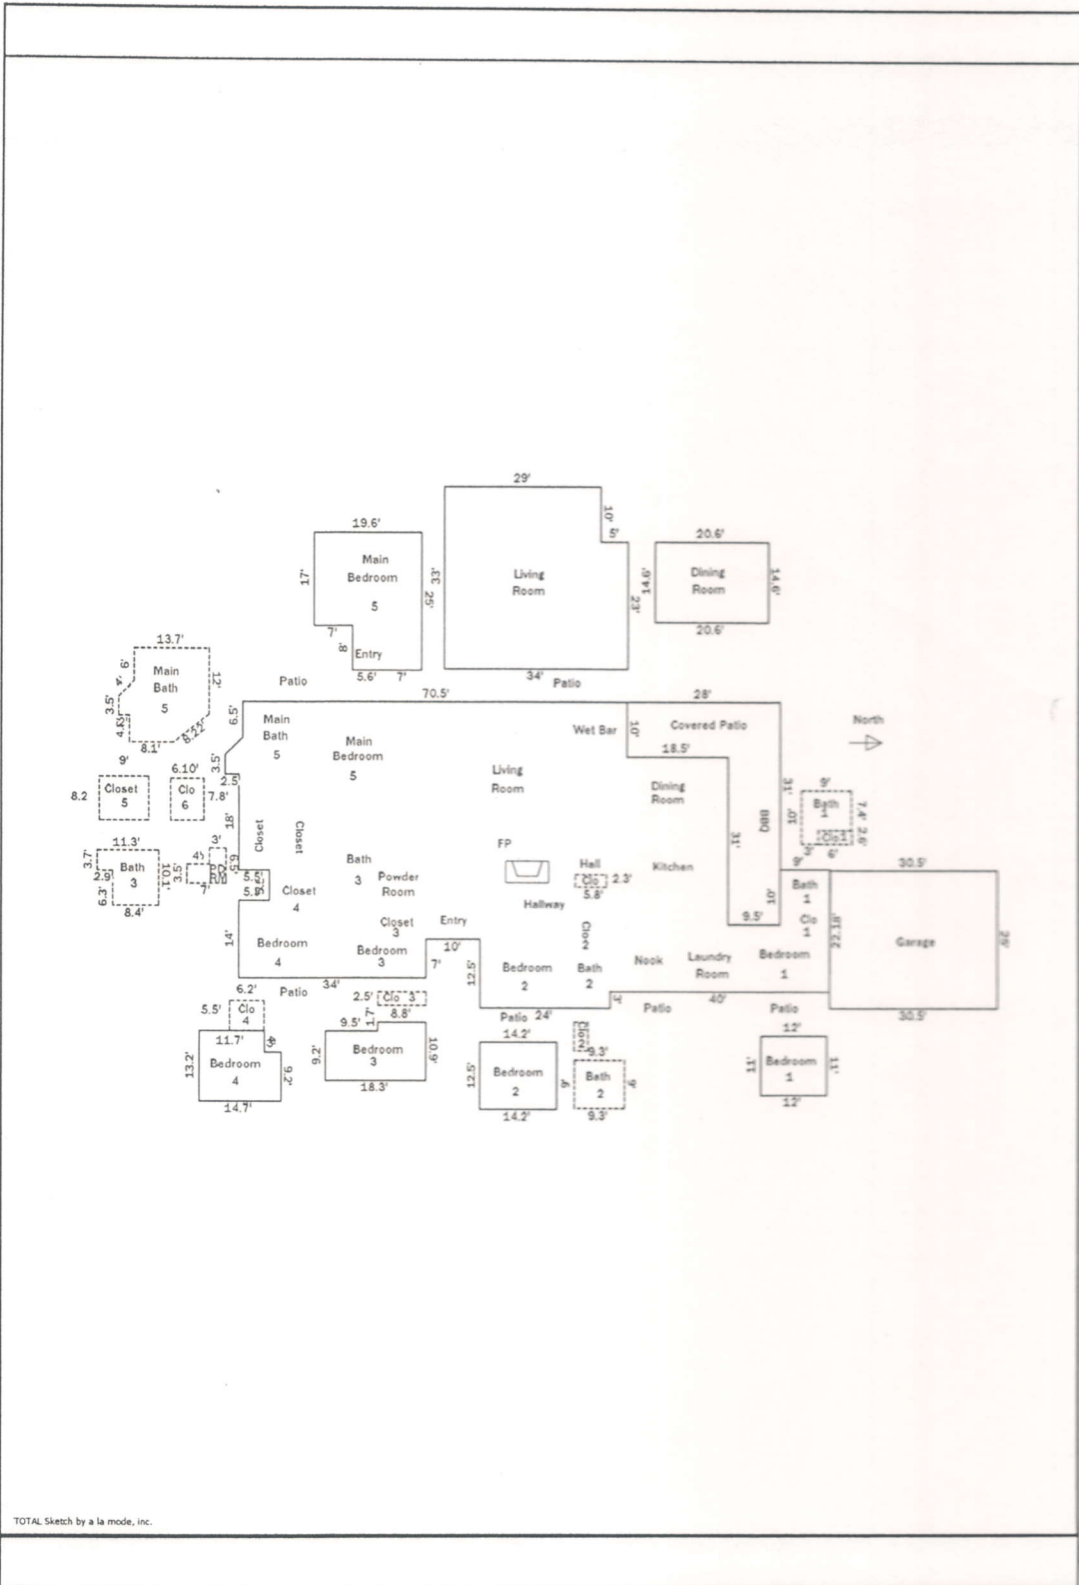

Building Sketch

Borrower	Robert Daniels		
Property Address	46485 Cameo Palms Drive		
City	La Quinta	County Riverside	State Ca Zip Code 92253
Client	Robert Daniels		

Building Sketch

Borrower	Robert Daniels				
Property Address	46485 Cameo Palms Drive				
City	La Quinta	County	Riverside	State	Ca
Client	Robert Daniels	Zip Code	92253		

TOTAL Sketch by a la mode, inc.

Building Sketch

Borrower	Robert Daniels		
Property Address	46485 Cameo Palms Drive		
City	La Quinta	County	Riverside
Client	Robert Daniels	State	Ca
		Zip Code	92253

Guest Logz

TOTAL Sketch by a la mode, inc.

Building Sketch

Borrower	Robert Daniels		
Property Address	46485 Cameo Palms Drive		
City	La Quinta	County Riverside	State Ca Zip Code 92253
Client	Robert Daniels		

TOTAL Sketch by a la mode, inc.