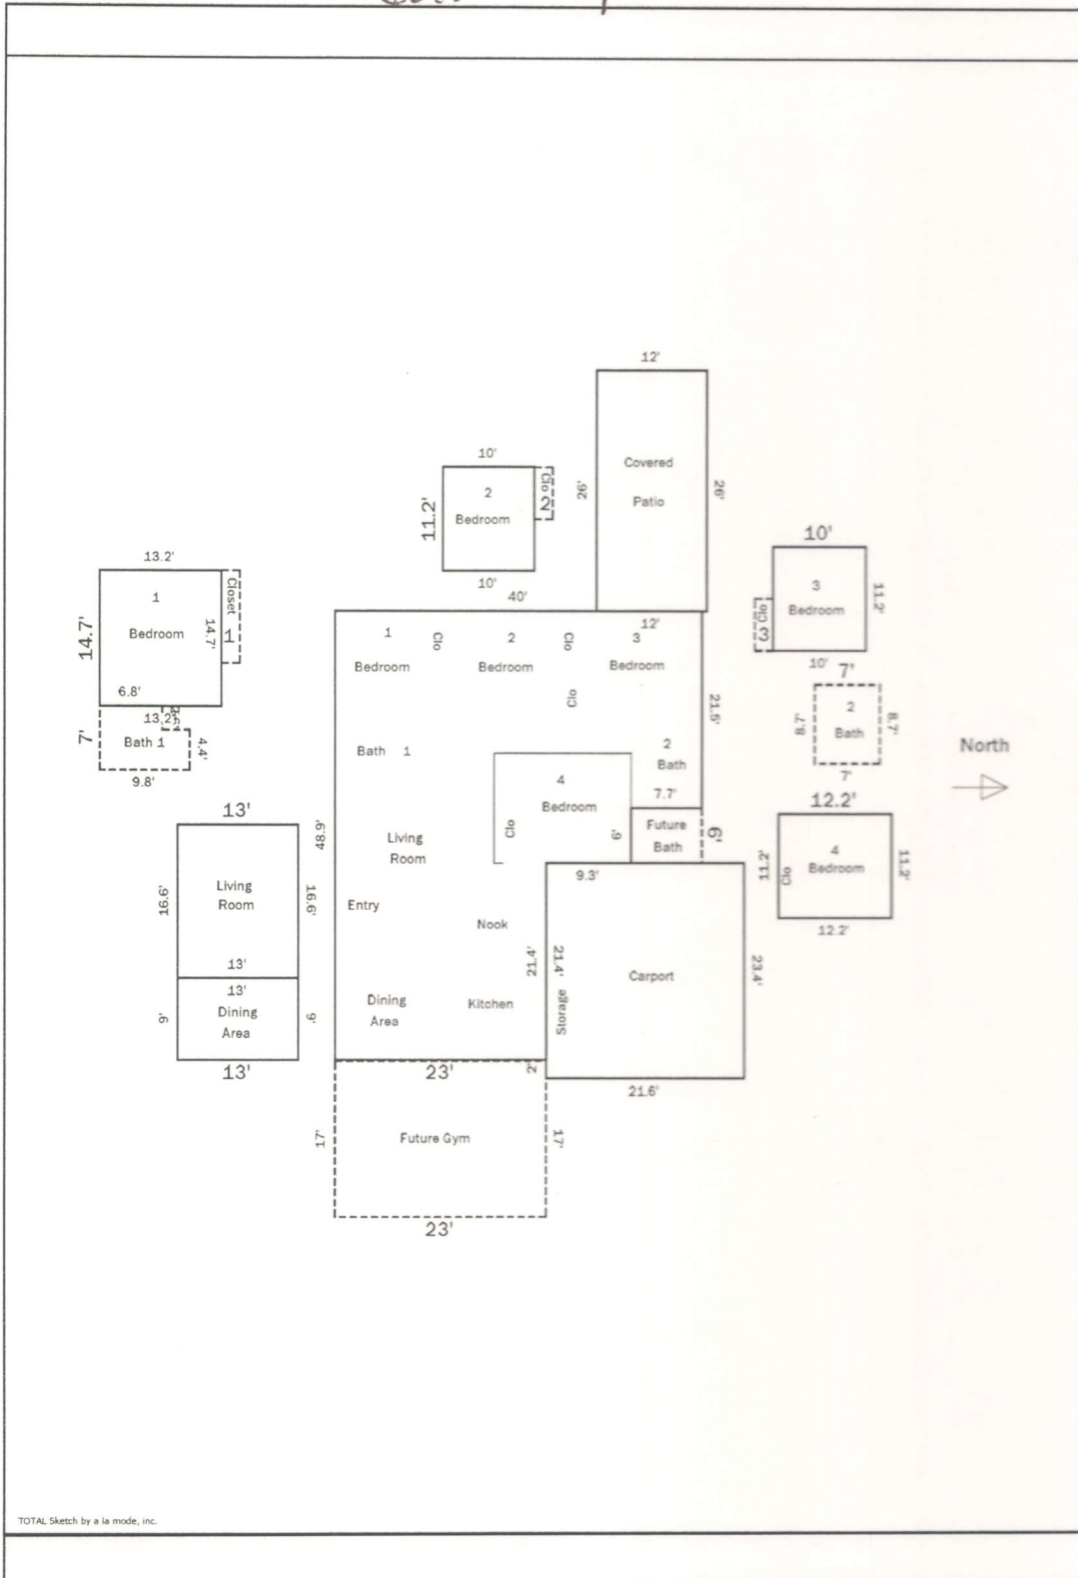

Building Sketch

Borrower	Robert Daniels		
Property Address	46485 Cameo Palms Drive		
City	La Quinta	County Riverside	State Ca Zip Code 92253
Client	Robert Daniels		

Building Sketch

Borrower	Robert Daniels				
Property Address	46485 Cameo Palms Drive				
City	La Quinta	County	Riverside	State	Ca
Client	Robert Daniels	Zip Code	92253		

TOTAL Sketch by a la mode, inc.

Building Sketch

Borrower	Robert Daniels		
Property Address	46485 Cameo Palms Drive		
City	La Quinta	County	Riverside
Client	Robert Daniels	State	Ca
		Zip Code	92253

Guest Logz

TOTAL Sketch by a la mode, inc.

Building Sketch

Borrower	Robert Daniels		
Property Address	46485 Cameo Palms Drive		
City	La Quinta	County Riverside	State Ca Zip Code 92253
Client	Robert Daniels		

TOTAL Sketch by a la mode, inc.

Area Calculations Summary