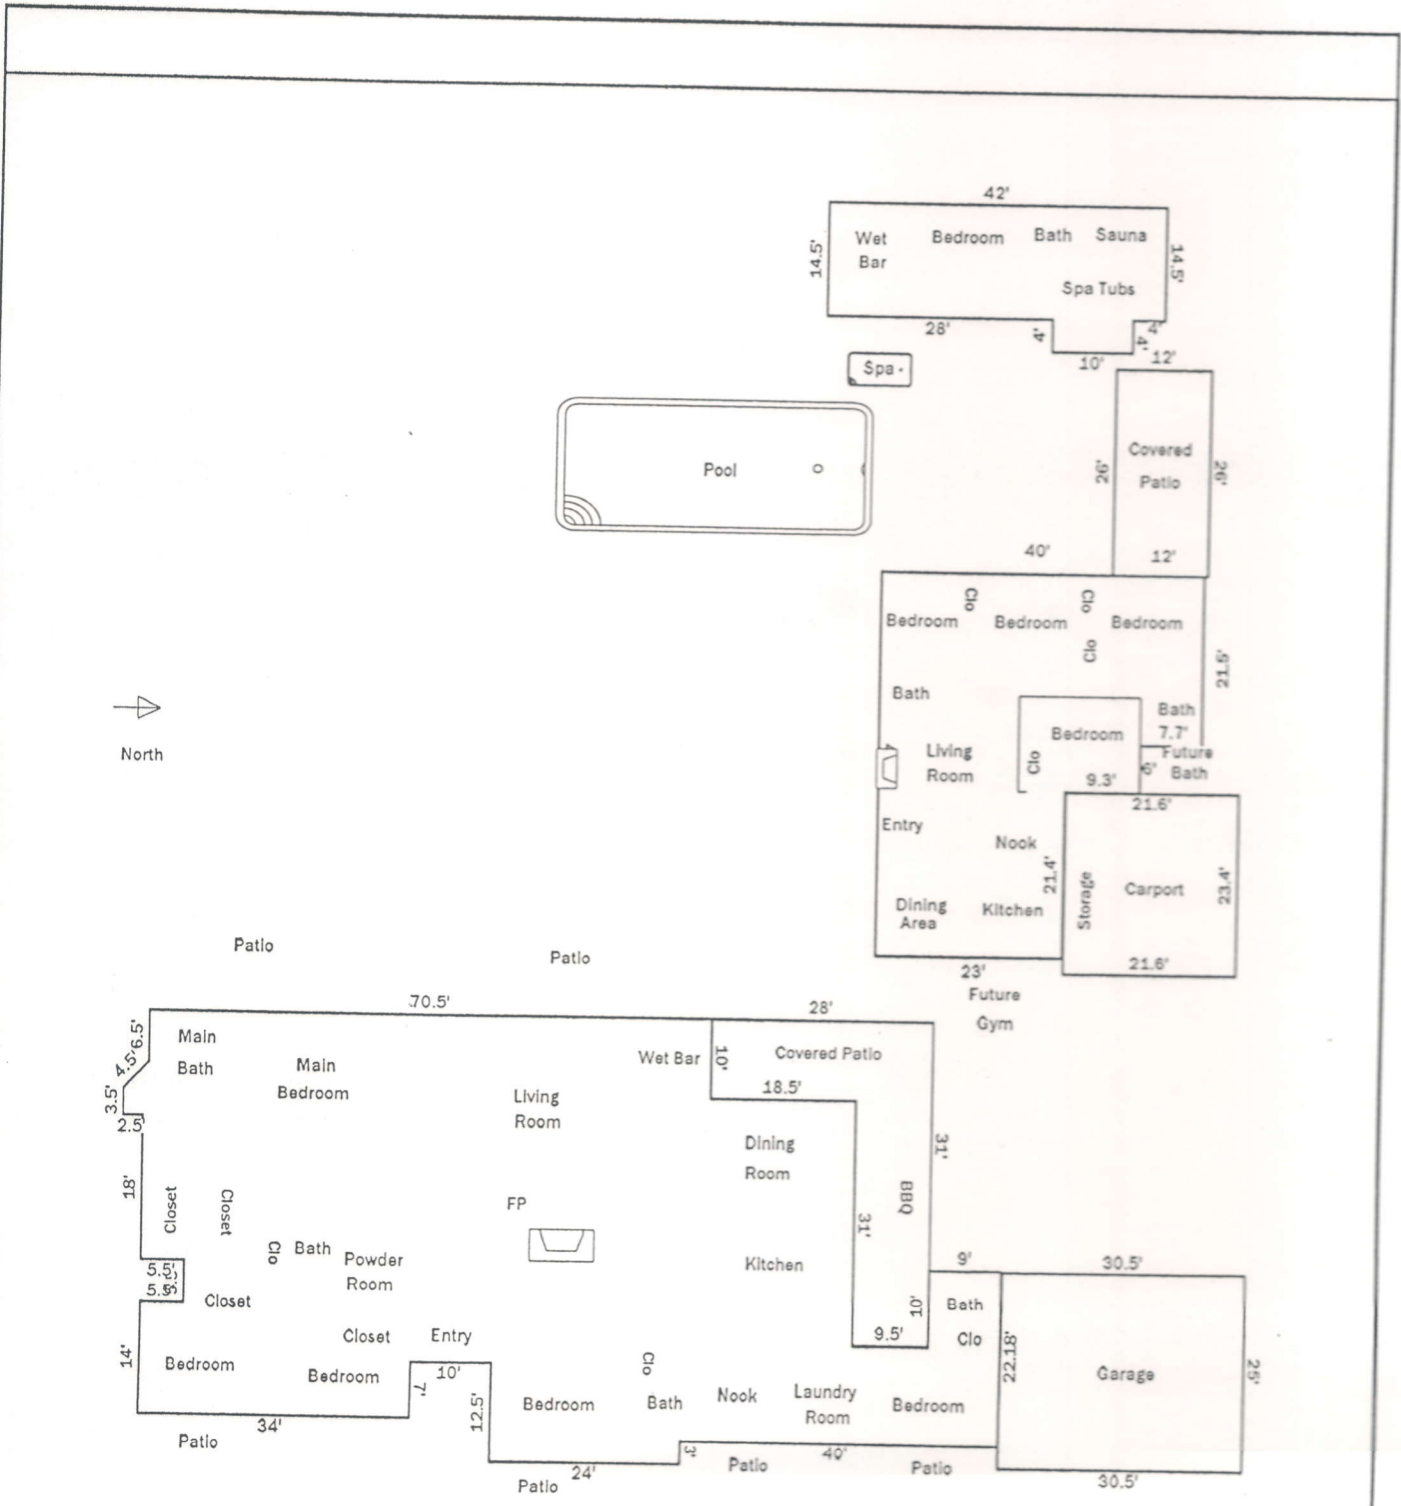

Building Sketch

Borrower	Robert Daniels		
Property Address	46485 Cameo Palms Drive		
City	La Quinta	County Riverside	State Ca Zip Code 92253
Client	Robert Daniels		

Building Sketch

Borrower	Robert Daniels				
Property Address	46485 Cameo Palms Drive				
City	La Quinta	County	Riverside	State	Ca
Client	Robert Daniels	Zip Code	92253		

TOTAL Sketch by a la mode, inc.

Building Sketch

Borrower	Robert Daniels		
Property Address	46485 Cameo Palms Drive		
City	La Quinta	County	Riverside
Client	Robert Daniels	State	Ca
		Zip Code	92253

Guest Logz

TOTAL Sketch by a la mode, inc.

Building Sketch

Borrower	Robert Daniels		
Property Address	46485 Cameo Palms Drive		
City	La Quinta	County Riverside	State Ca Zip Code 92253
Client	Robert Daniels		

TOTAL Sketch by a la mode, inc.