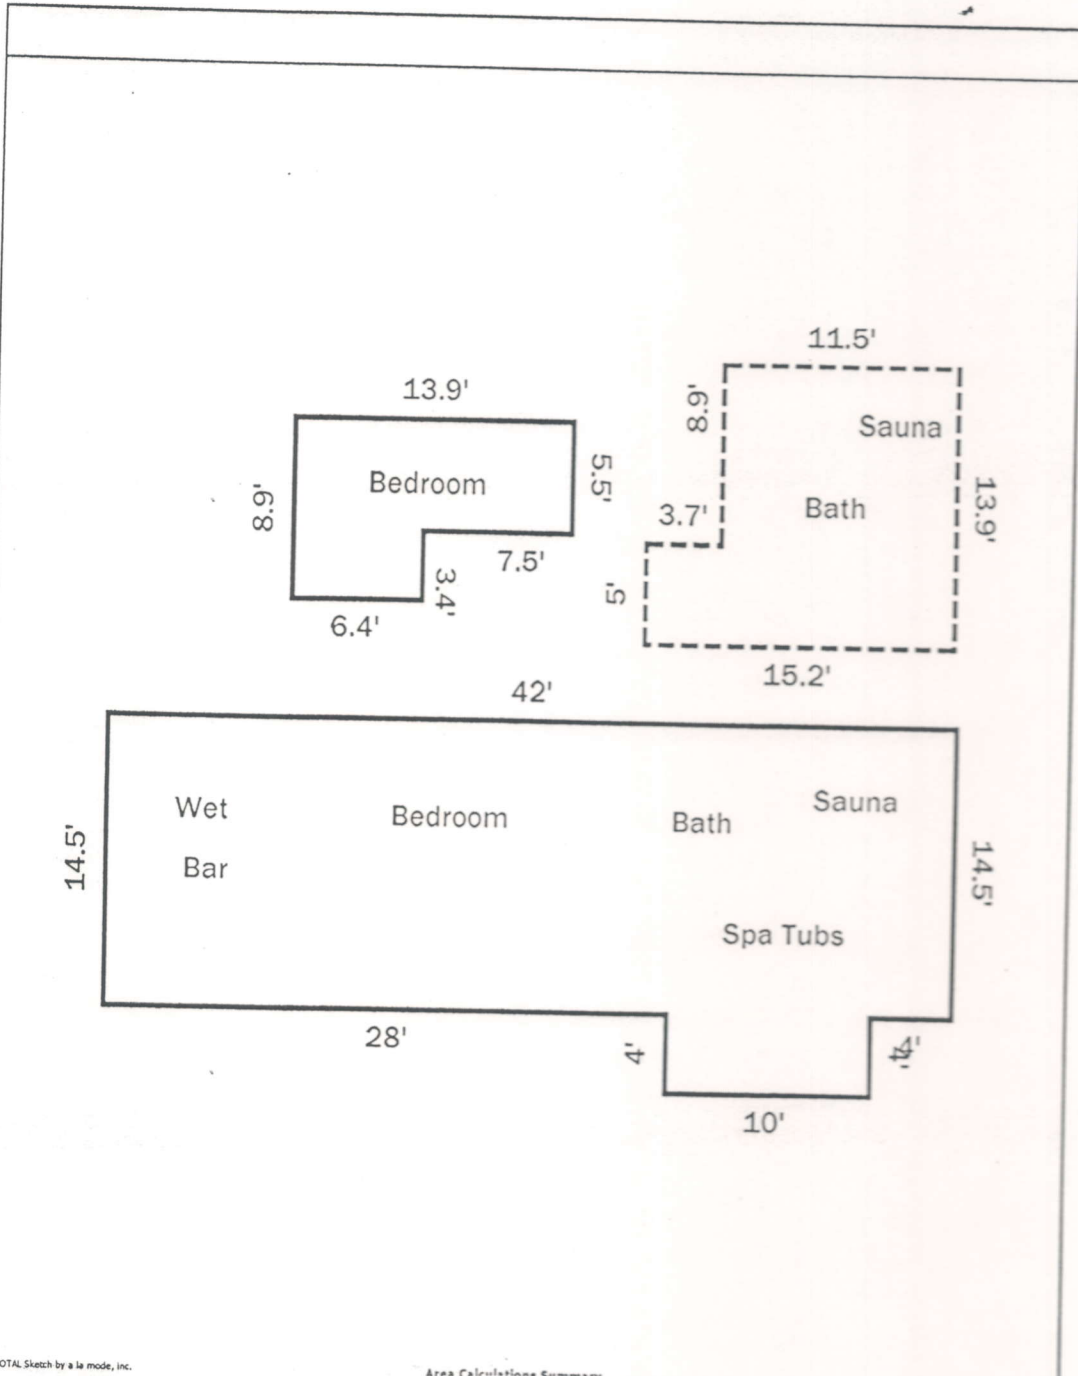

TOTAL Sketch by a la mode, inc.

Building Sketch

Borrower	Robert Daniels		
Property Address	46485 Cameo Palms Drive		
City	La Quinta	County	Riverside
Client	Robert Daniels	State	Ca
		Zip Code	92253

Guest Logz

TOTAL Sketch by a la mode, inc.

Building Sketch

Borrower	Robert Daniels		
Property Address	46485 Cameo Palms Drive		
City	La Quinta	County Riverside	State Ca Zip Code 92253
Client	Robert Daniels		

TOTAL Sketch by a la mode, inc.

Area Calculations Summary